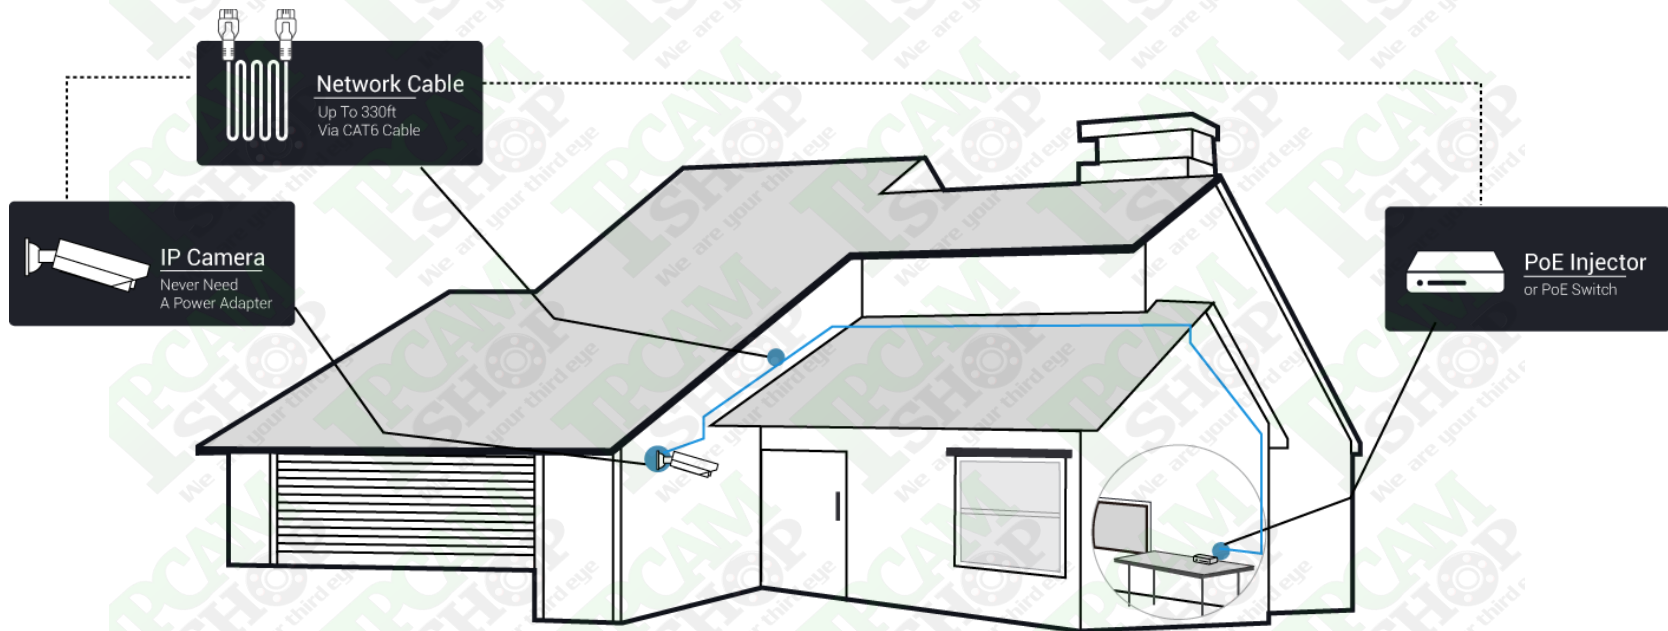

PoE Makes Easier Wiring and Installation