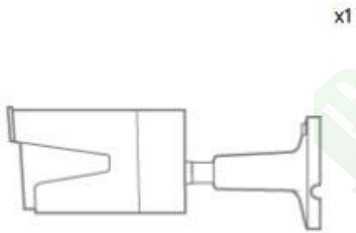

What's in the Box

x1

RLC-410 IP Camera

x1

Waterproof Lid